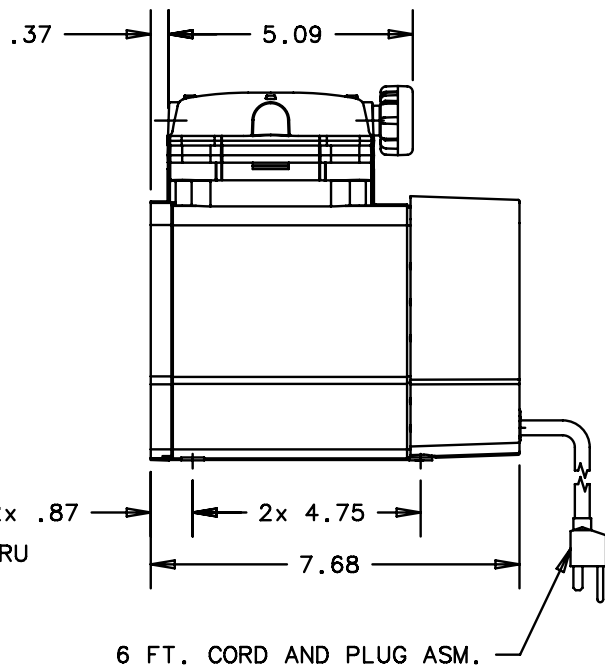

PRODUCT SPECIFICATION

GAST

A UNIT OF **DEX** CORPORATION
BENTON HARBOR, MI U.S.A.

					PART NUMBER RTD790	REV. B
1575	<70 dB(A)	+5 °C	20% - 80%	14.38 LBS. 6.54 kg.		
V	HP.	kW	Hz.	A	MODEL NO. DOA-V722-AA	
115	1/8	0.09	50	4.2		

NOTES:

1. ALL DIMENSIONS ARE FOR REF. USE ONLY.
2. PRODUCT DIMENSIONS: U.S. IMPERIAL (inches).
3. TECHNICAL DATA SUBJECT TO CHANGE WITHOUT NOTICE.
4. ENVIRONMENT: CLEAN DUST FREE.

1/4 NPT INLET

6 FT. CORD AND PLUG ASM.