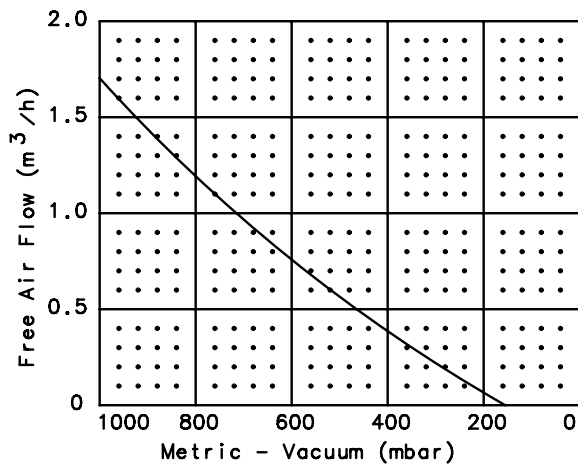

PRODUCT SPECIFICATION

GAST

A UNIT OF **DEX** CORPORATION
BENTON HARBOR, MI U.S.A.

					PART NUMBER RTD790	REV. B
1575	<70 dB(A)	+5 °C	20% - 80%	14.38 LBS. 6.54 kg.		
V	HP.	kW	Hz.	A	MODEL NO. DOA-V722-AA	
115	1/8	0.09	50	4.2		

NOTES:

1. ALL DIMENSIONS ARE FOR REF. USE ONLY.
2. PRODUCT DIMENSIONS: U.S. IMPERIAL (inches).
3. TECHNICAL DATA SUBJECT TO CHANGE WITHOUT NOTICE.
4. ENVIRONMENT: CLEAN DUST FREE.

1/4 NPT INLET

6 FT. CORD AND PLUG ASM.