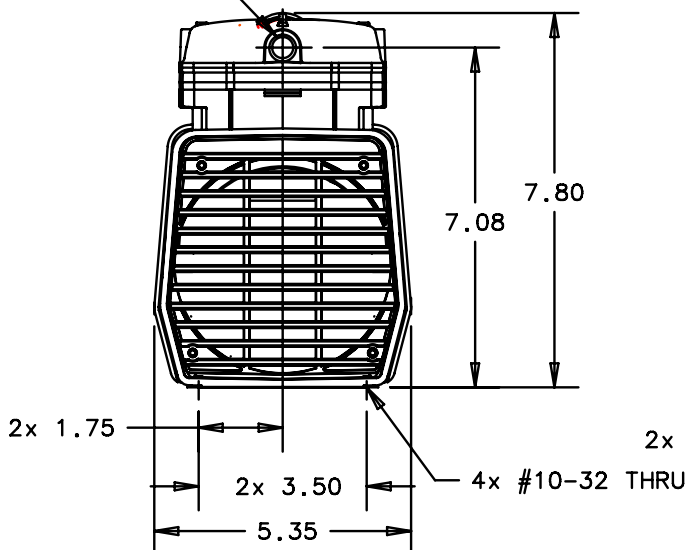

PRODUCT SPECIFICATION

GAST

A UNIT OF **DEX** CORPORATION
BENTON HARBOR, MI U.S.A.

					PART NUMBER RTD790	REV. B
1575	<70 dB(A)	+5 °C	20% - 80%	14.38 LBS. 6.54 kg.		
V	HP.	kW	Hz.	A	MODEL NO. DOA-V722-AA	
115	1/8	0.09	50	4.2		

NOTES:

1. ALL DIMENSIONS ARE FOR REF. USE ONLY.
2. PRODUCT DIMENSIONS: U.S. IMPERIAL (inches).
3. TECHNICAL DATA SUBJECT TO CHANGE WITHOUT NOTICE.
4. ENVIRONMENT: CLEAN DUST FREE.

1/4 NPT INLET

6 FT. CORD AND PLUG ASM.