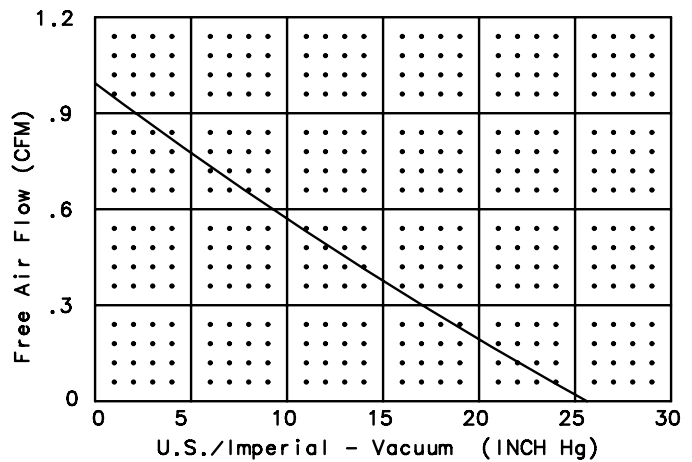

PRODUCT SPECIFICATION

GAST

A UNIT OF **DEX** CORPORATION
BENTON HARBOR, MI U.S.A.

					PART NUMBER RTD790	REV. B
1575	<70 dB(A)	+5 °C	20% - 80%	14.38 LBS. 6.54 kg.		
V	HP.	kW	Hz.	A	MODEL NO. DOA-V722-AA	
115	1/8	0.09	50	4.2		

NOTES:

1. ALL DIMENSIONS ARE FOR REF. USE ONLY.
2. PRODUCT DIMENSIONS: U.S. IMPERIAL (inches).
3. TECHNICAL DATA SUBJECT TO CHANGE WITHOUT NOTICE.
4. ENVIRONMENT: CLEAN DUST FREE.

1/4 NPT INLET

6 FT. CORD AND PLUG ASM.