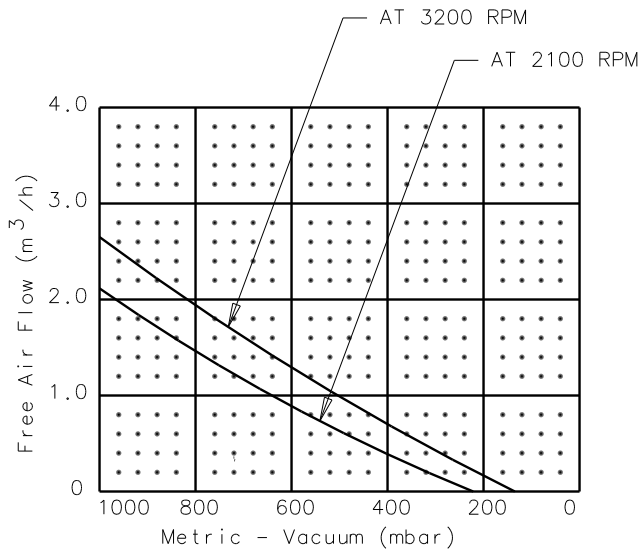

PRODUCT SPECIFICATION

GAST

A UNIT OF **DEX** CORPORATION
BENTON HARBOR, MI U.S.A.

2100	<70 dB(A)	°C	20% - 80%	12.75 LBS. 5.80 KG.
V	HP	kW	Hz	A
24 DC	1/8	0.09	---	5.8

PART NUMBER	REV.
RTD524	A
MODEL NO.	DOA-V502-JK

NOTES:

1. ALL DIMENSIONS ARE FOR REF. USE ONLY.
2. PRODUCT DIMENSIONS: U.S. IMPERIAL (inches), METRIC (mm).
3. TECHNICAL DATA SUBJECT TO CHANGE WITHOUT NOTICE.
4. ENVIROMENT: CLEAN DUST FREE.
5. THIS MODEL REQUIRES ADDITIONAL CAPACITANCE TO BE APPLIED TO THE ELECTRICAL INPUT IN ORDER TO COMPLY WITH THE EMC DIRECTIVE. SEE SHEET 2 OF 2.

PRODUCT SPECIFICATION					GAST A UNIT OF DEX CORPORATION BENTON HARBOR, MI U.S.A.	
					PART NUMBER	REV.
2100	<70 dB(A)	°C	20% - 80%	12.75 LBS. 5.80 KG.		
V	HP	kW	Hz	A	MODEL NO. DOA-V502-JK	
24 DC	1/8	0.09	---	5.8		