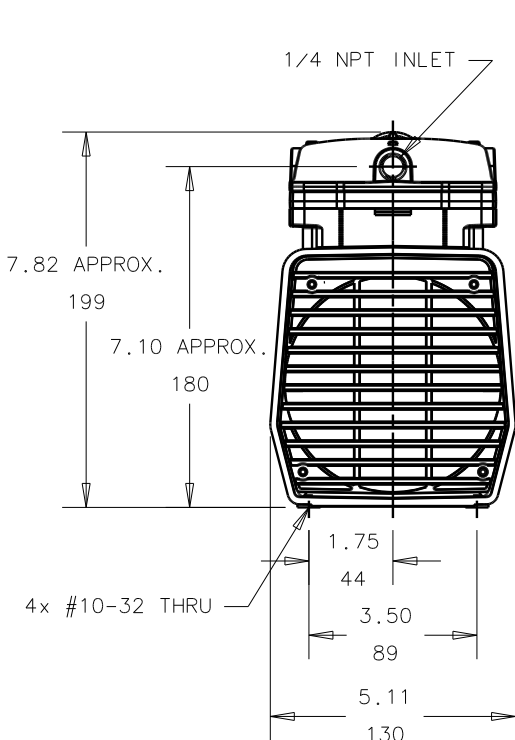

PRODUCT SPECIFICATION

GAST

A UNIT OF **DEX** CORPORATION
BENTON HARBOR, MI U.S.A.

2100	<70 dB(A)	°C	20% - 80%	12.75 LBS. 5.80 KG.
V	HP	kW	Hz	A
24 DC	1/8	0.09	---	5.8

PART NUMBER	REV.
RTD524	A
MODEL NO.	DOA-V502-JK

NOTES:

1. ALL DIMENSIONS ARE FOR REF. USE ONLY.
2. PRODUCT DIMENSIONS: U.S. IMPERIAL (inches), METRIC (mm).
3. TECHNICAL DATA SUBJECT TO CHANGE WITHOUT NOTICE.
4. ENVIROMENT: CLEAN DUST FREE.
5. THIS MODEL REQUIRES ADDITIONAL CAPACITANCE TO BE APPLIED TO THE ELECTRICAL INPUT IN ORDER TO COMPLY WITH THE EMC DIRECTIVE. SEE SHEET 2 OF 2.

PRODUCT SPECIFICATION					GAST A UNIT OF DEX CORPORATION BENTON HARBOR, MI U.S.A.	
					PART NUMBER	REV.
2100	<70 dB(A)	°C	20% - 80%	12.75 LBS. 5.80 KG.		
V	HP	kW	Hz	A	MODEL NO. DOA-V502-JK	
24 DC	1/8	0.09	---	5.8		

DOA-V502-JK = 1 x 0.47 mfd