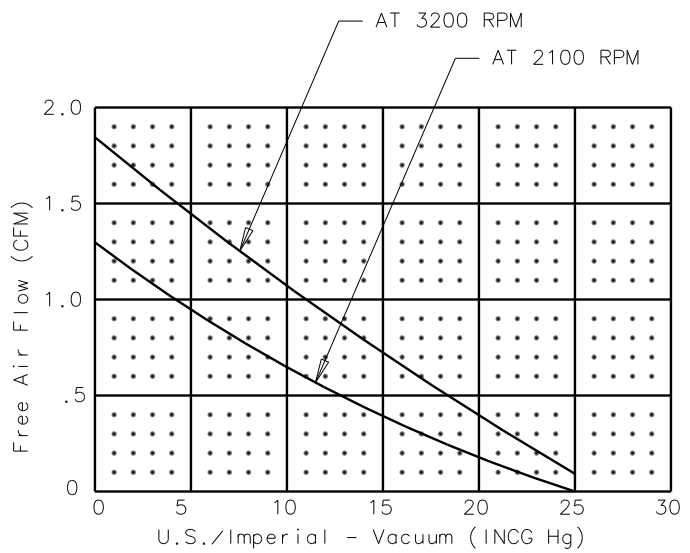

PRODUCT SPECIFICATION

GAST

A UNIT OF **DEX** CORPORATION
BENTON HARBOR, MI U.S.A.

2100	<70 dB(A)	°C	20% - 80%	12.75 LBS. 5.80 KG.
V	HP	kW	Hz	A
24 DC	1/8	0.09	---	5.8

PART NUMBER	REV.
RTD524	A
MODEL NO.	DOA-V502-JK

NOTES:

1. ALL DIMENSIONS ARE FOR REF. USE ONLY.
2. PRODUCT DIMENSIONS: U.S. IMPERIAL (inches), METRIC (mm).
3. TECHNICAL DATA SUBJECT TO CHANGE WITHOUT NOTICE.
4. ENVIROMENT: CLEAN DUST FREE.
5. THIS MODEL REQUIRES ADDITIONAL CAPACITANCE TO BE APPLIED TO THE ELECTRICAL INPUT IN ORDER TO COMPLY WITH THE EMC DIRECTIVE. SEE SHEET 2 OF 2.

PRODUCT SPECIFICATION					GAST A UNIT OF DEX CORPORATION BENTON HARBOR, MI U.S.A.	
					PART NUMBER	REV.
2100	<70 dB(A)	°C	20% - 80%	12.75 LBS. 5.80 KG.		
V	HP	kW	Hz	A	MODEL NO. DOA-V502-JK	
24 DC	1/8	0.09	---	5.8		