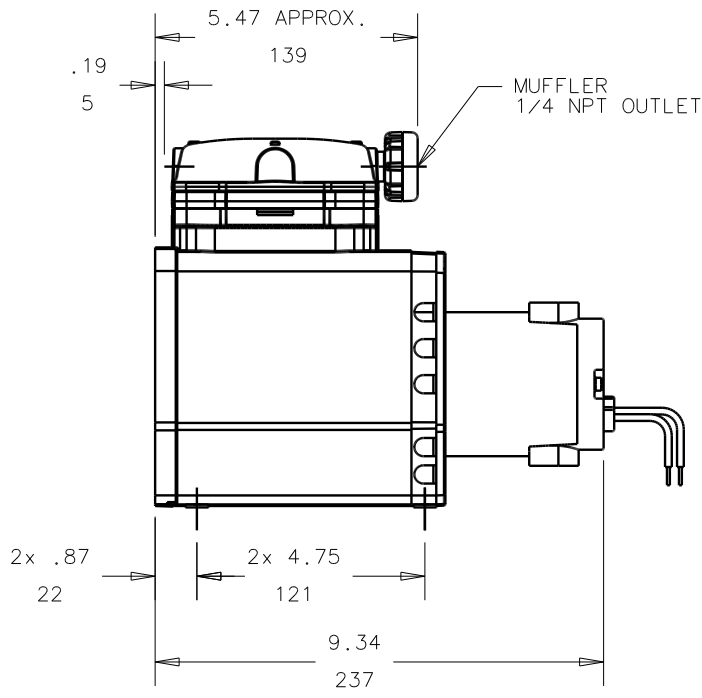

PRODUCT SPECIFICATION

GAST

A UNIT OF **DEX** CORPORATION
BENTON HARBOR, MI U.S.A.

2100	<70 dB(A)	°C	20% - 80%	12.75 LBS. 5.80 KG.
V	HP	kW	Hz	A
24 DC	1/8	0.09	---	5.8

PART NUMBER	REV.
RTD524	A
MODEL NO.	DOA-V502-JK

NOTES:

1. ALL DIMENSIONS ARE FOR REF. USE ONLY.
2. PRODUCT DIMENSIONS: U.S. IMPERIAL (inches), METRIC (mm).
3. TECHNICAL DATA SUBJECT TO CHANGE WITHOUT NOTICE.
4. ENVIROMENT: CLEAN DUST FREE.
5. THIS MODEL REQUIRES ADDITIONAL CAPACITANCE TO BE APPLIED TO THE ELECTRICAL INPUT IN ORDER TO COMPLY WITH THE EMC DIRECTIVE. SEE SHEET 2 OF 2.

PRODUCT SPECIFICATION					GAST A UNIT OF DEX CORPORATION BENTON HARBOR, MI U.S.A.	
					PART NUMBER	REV.
2100	<70 dB(A)	°C	20% - 80%	12.75 LBS. 5.80 KG.		
V	HP	kW	Hz	A	MODEL NO. DOA-V502-JK	
24 DC	1/8	0.09	---	5.8		

DOA-V502-JK = 1 x 0.47 mfd