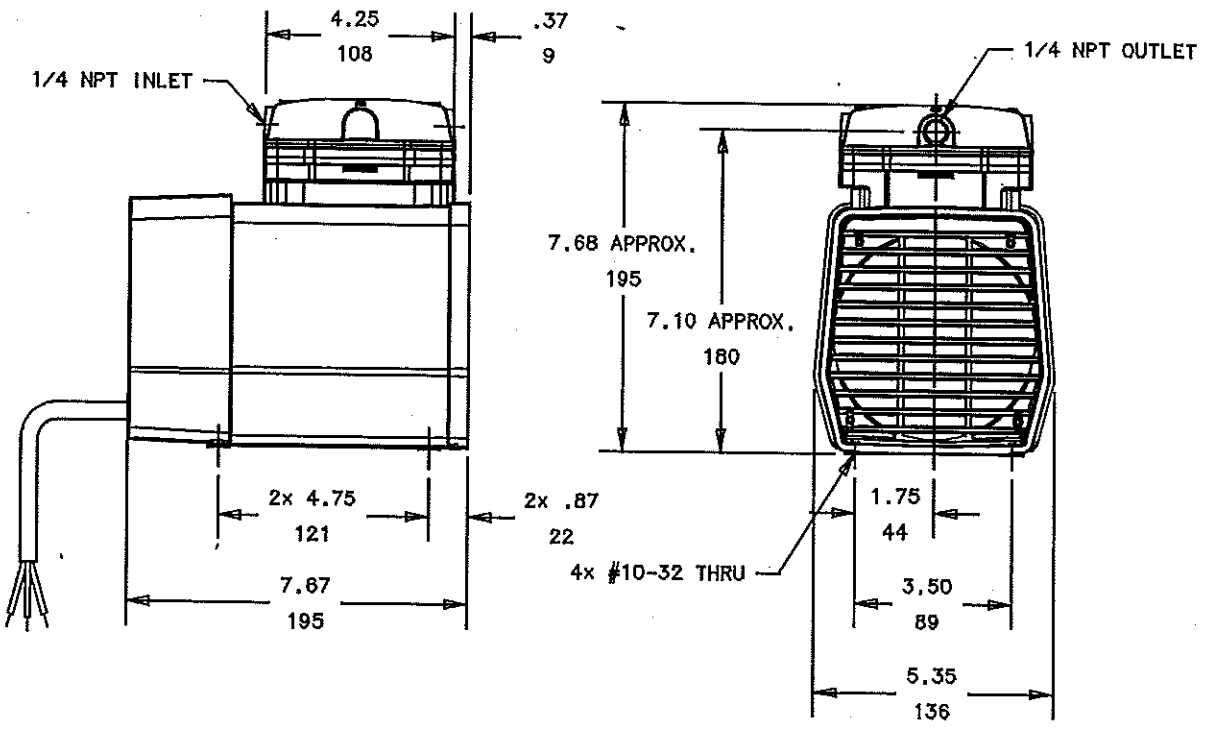

PRODUCT SPECIFICATION

GAST

A UNIT OF **DEX** CORPORATION
BENTON HARBOR, MI U.S.A.

					PART NUMBER RTD489	REV. B
1275	<70 dBA	°C	20% - 80%	14.38 LBS. 6.54 kg		
V	HP.	kW	Hz.	A	MODEL NO. DOA-P501-BN	
220/240	1/8	0.09	50	1.9/2.2		

12/14/03

- NOTES:
 1. ALL DIMENSIONS ARE FOR REF. USE ONLY.
 2. PRODUCT DIMENSIONS: U.S. IMPERIAL (Inches), METRIC (mm).
 3. TECHNICAL DATA SUBJECT TO CHANGE WITHOUT NOTICE.
 4. ENVIRONMENT: CLEAN DUST FREE.