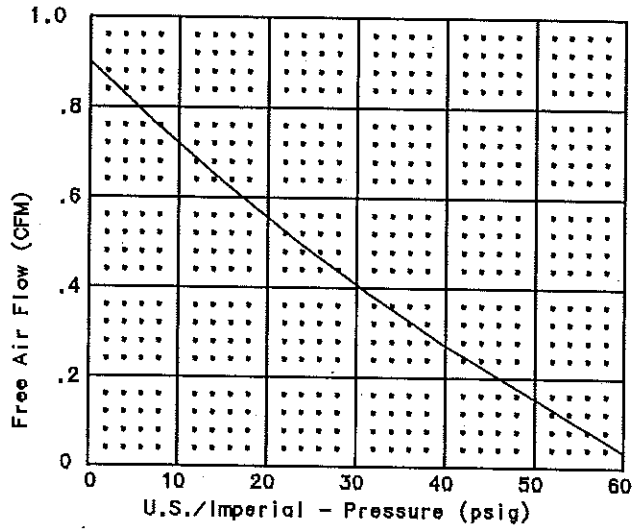

PRODUCT SPECIFICATION

GAST

A UNIT OF **DEX** CORPORATION
BENTON HARBOR, MI U.S.A.

					PART NUMBER RTD489	REV. B
1275	<70 dBA	°C	20% - 80%	14.38 LBS. 6.54 kg		
V	HP.	kW	Hz.	A	MODEL NO. DOA-P501-BN	
220/240	1/8	0.09	50	1.9/2.2		

12/14/03

- NOTES:
 1. ALL DIMENSIONS ARE FOR REF. USE ONLY.
 2. PRODUCT DIMENSIONS: U.S. IMPERIAL (Inches), METRIC (mm).
 3. TECHNICAL DATA SUBJECT TO CHANGE WITHOUT NOTICE.
 4. ENVIRONMENT: CLEAN DUST FREE.