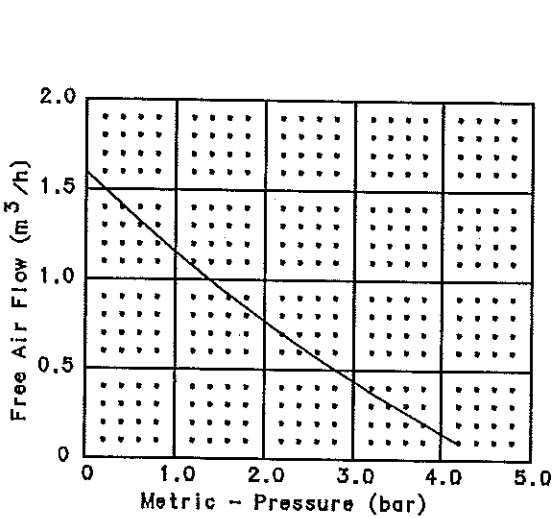

PRODUCT SPECIFICATION

GAST

A UNIT OF **DEX** CORPORATION
BENTON HARBOR, MI U.S.A.

					PART NUMBER RTD489	REV. B
1275	<70 dBA	°C	20% - 80%	14.38 LBS. 6.54 kg		
V	HP.	kW	Hz.	A	MODEL NO. DOA-P501-BN	
220/240	1/8	0.09	50	1.9/2.2		

12/14/03

- NOTES:
 1. ALL DIMENSIONS ARE FOR REF. USE ONLY.
 2. PRODUCT DIMENSIONS: U.S. IMPERIAL (Inches), METRIC (mm).
 3. TECHNICAL DATA SUBJECT TO CHANGE WITHOUT NOTICE.
 4. ENVIRONMENT: CLEAN DUST FREE.