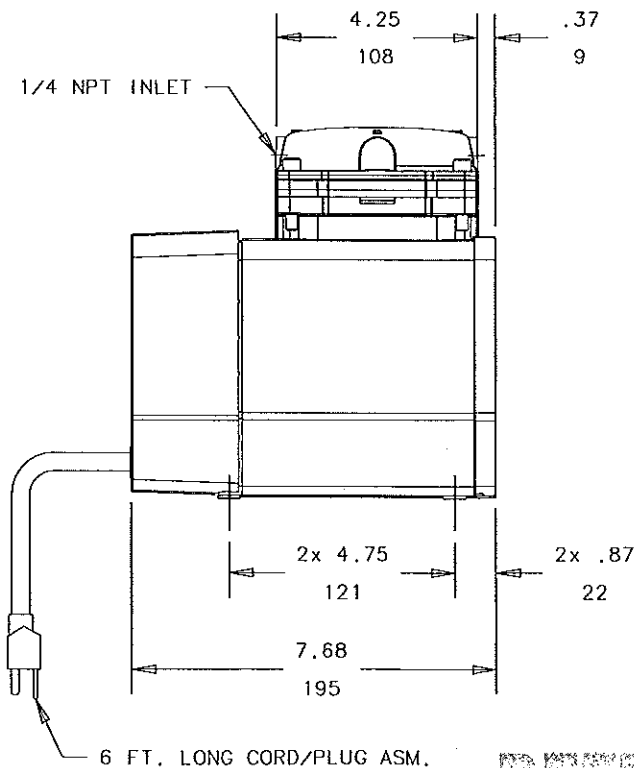

# GAST

A UNIT OF **DEX** CORPORATION  
BENTON HARBOR, MI U.S.A.

1575  $\langle 70$  dBA °C 20% - 80% 14.38 LBS.  
6.54 kG

PART NO. REV.

V HP kW Hz A

RTD487 A

115 1/8 0.9 60 4.2

MODEL: DOA-P701-AA

MGT

**NOTES:**

1. ALL DIMENSIONS ARE FOR REF. USE ONLY
2. PRODUCT DIMENSIONS: U.S. IMPERIAL (inches), METRIC (mm).
3. \* = TECHNICAL DATA SUBJECT TO CHANGE WITHOUT NOTICE.
4. ENVIROMENT: CLEAN DUST FREE.