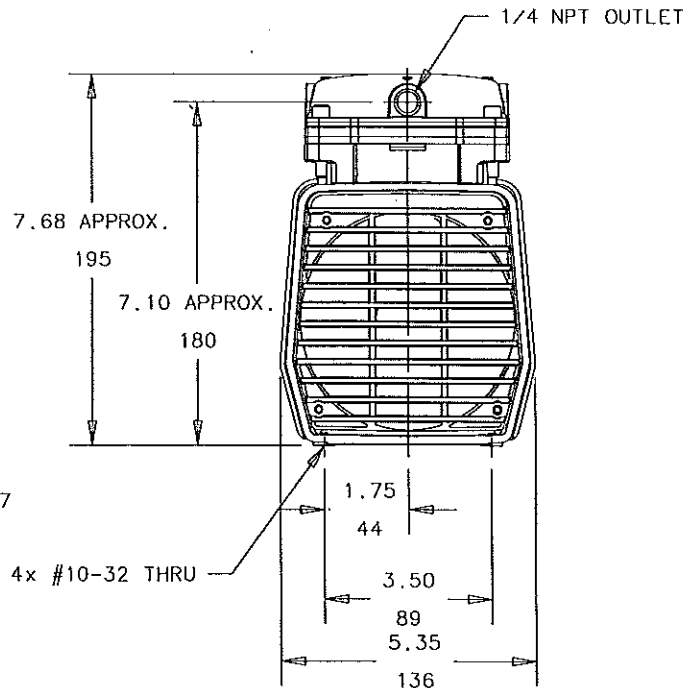

# GAST

A UNIT OF **DEX** CORPORATION  
BENTON HARBOR, MI U.S.A.

1575  $\langle 70$  dBA °C 20% - 80% 14.38 LBS.  
6.54 kG

PART NO. REV.

V HP kW Hz A

RTD487 A

115 1/8 0.9 60 4.2

MODEL: DOA-P701-AA

MGT

**NOTES:**

1. ALL DIMENSIONS ARE FOR REF. USE ONLY
2. PRODUCT DIMENSIONS: U.S. IMPERIAL (inches), METRIC (mm).
3. \* = TECHNICAL DATA SUBJECT TO CHANGE WITHOUT NOTICE.
4. ENVIROMENT: CLEAN DUST FREE.