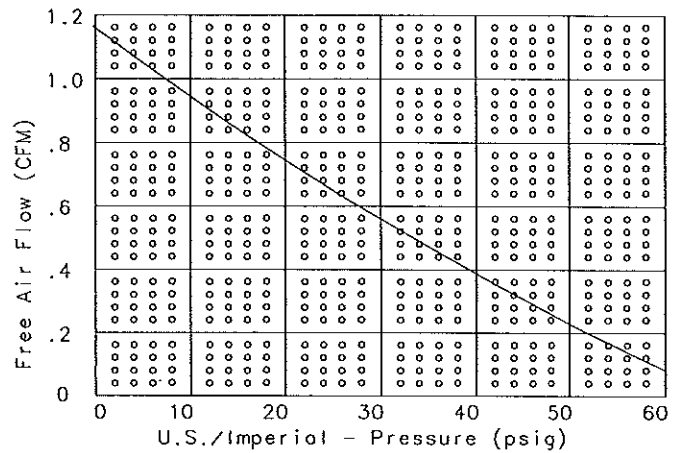

# GAST

A UNIT OF **DEX** CORPORATION  
BENTON HARBOR, MI U.S.A.

1575  $\langle 70$  dBA °C 20% - 80% 14.38 LBS.  
6.54 kG

PART NO. REV.

V HP kW Hz A

RTD487 A

115 1/8 0.9 60 4.2

MODEL: DOA-P701-AA

MGT

**NOTES:**

1. ALL DIMENSIONS ARE FOR REF. USE ONLY
2. PRODUCT DIMENSIONS: U.S. IMPERIAL (inches), METRIC (mm).
3. \* = TECHNICAL DATA SUBJECT TO CHANGE WITHOUT NOTICE.
4. ENVIROMENT: CLEAN DUST FREE.