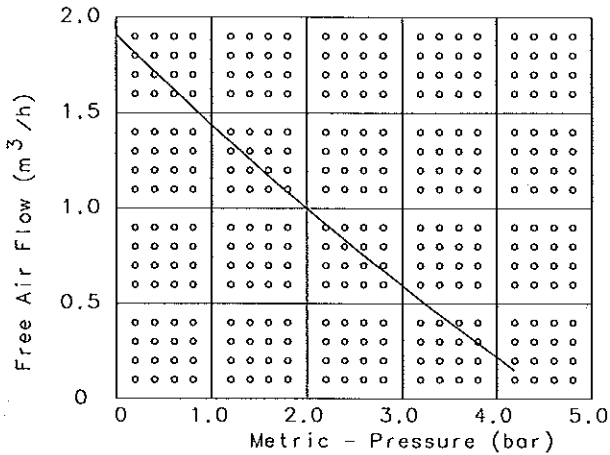

# GAST

A UNIT OF **DEX** CORPORATION  
BENTON HARBOR, MI U.S.A.

1575  $\langle 70$  dBA °C 20% - 80% 14.38 LBS.  
6.54 kG

PART NO. REV.

V HP kW Hz A

RTD487 A

115 1/8 0.9 60 4.2

MODEL: DOA-P701-AA

MGT

**NOTES:**

1. ALL DIMENSIONS ARE FOR REF. USE ONLY
2. PRODUCT DIMENSIONS: U.S. IMPERIAL (inches), METRIC (mm).
3. \* = TECHNICAL DATA SUBJECT TO CHANGE WITHOUT NOTICE.
4. ENVIROMENT: CLEAN DUST FREE.