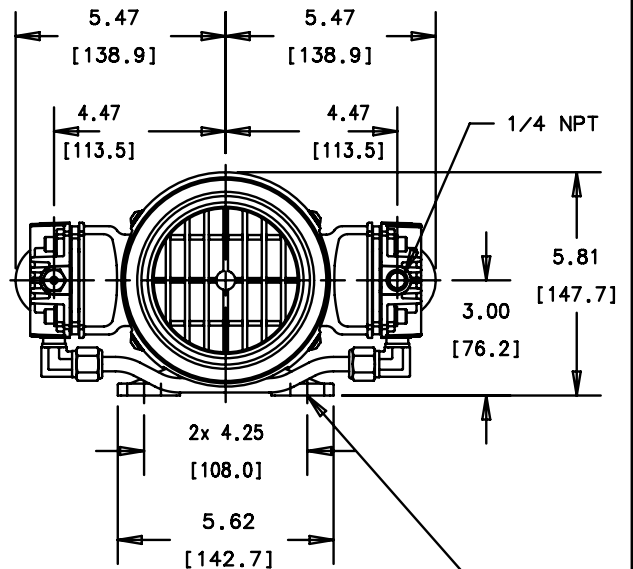

PRODUCT SPECIFICATION

GAST

A UNIT OF **DEX** CORPORATION
BENTON HARBOR, MI U.S.A.

					PART NUMBER RTD112	REV. J
1800	73 dB(A)	°C	20% - 80%	27.5 LBS. 12.5 kg.		
V	HP.	kW	Hz.	A	MODEL NUMBER 3HBB-19-M322	
12V DC	1/3	0.25				

NOTES:

1. ALL DIMENSIONS ARE FOR REF. USE ONLY.
2. PRODUCT DIMENSIONS: U.S. IMPERIAL (inches), METRIC (mm).
3. TECHNICAL DATA SUBJECT TO CHANGE WITHOUT NOTICE.
4. ENVIRONMENT: CLEAN DUST FREE.
5. UNIT REQUIRES ADDITIONAL CAPACITANCE TO BE APPLIED TO THE ELECTRICAL INPUT IN ORDER TO COMPLY WITH THE EU EMC DIRECTIVE.

4x .34 [8.6] W x .54 [13.7] LG. SLOT