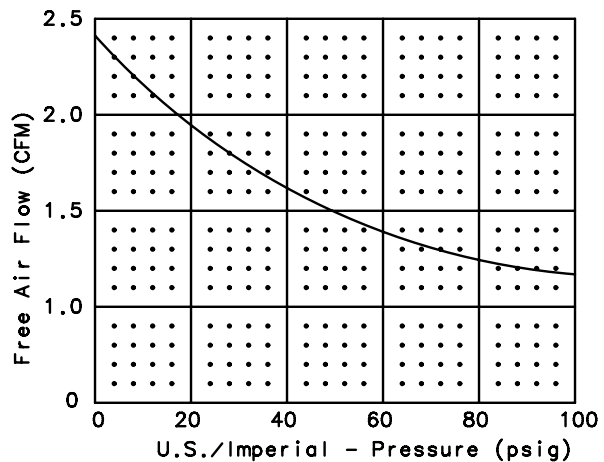

PRODUCT SPECIFICATION

GAST

A UNIT OF **DEX** CORPORATION
BENTON HARBOR, MI U.S.A.

					PART NUMBER RTD112	REV. J
1800	73 dB(A)	°C	20% - 80%	27.5 LBS. 12.5 kg.		
V	HP.	kW	Hz.	A	MODEL NUMBER 3HBB-19-M322	
12V DC	1/3	0.25				

NOTES:

1. ALL DIMENSIONS ARE FOR REF. USE ONLY.
2. PRODUCT DIMENSIONS: U.S. IMPERIAL (inches), METRIC (mm).
3. TECHNICAL DATA SUBJECT TO CHANGE WITHOUT NOTICE.
4. ENVIRONMENT: CLEAN DUST FREE.
5. UNIT REQUIRES ADDITIONAL CAPACITANCE TO BE APPLIED TO THE ELECTRICAL INPUT IN ORDER TO COMPLY WITH THE EU EMC DIRECTIVE.

4x .34 [8.6] W x .54 [13.7] LG. SLOT