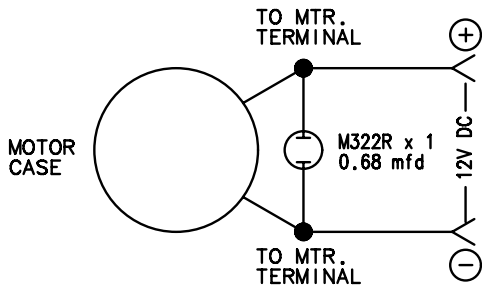

PRODUCT SPECIFICATION

GAST

A UNIT OF **DEX** CORPORATION
BENTON HARBOR, MI U.S.A.

					PART NUMBER RTD112	REV. J
1800	73 dB(A)	°C	20% - 80%	27.5 LBS. 12.5 kg.		
V	HP.	kW	Hz.	A	MODEL NUMBER 3HBB-19-M322	
12V DC	1/3	0.25				

NOTES:

1. ALL DIMENSIONS ARE FOR REF. USE ONLY.
2. PRODUCT DIMENSIONS: U.S. IMPERIAL (inches), METRIC (mm).
3. TECHNICAL DATA SUBJECT TO CHANGE WITHOUT NOTICE.
4. ENVIRONMENT: CLEAN DUST FREE.
5. UNIT REQUIRES ADDITIONAL CAPACITANCE TO BE APPLIED TO THE ELECTRICAL INPUT IN ORDER TO COMPLY WITH THE EU EMC DIRECTIVE.

4x .34 [8.6] W x .54 [13.7] LG. SLOT