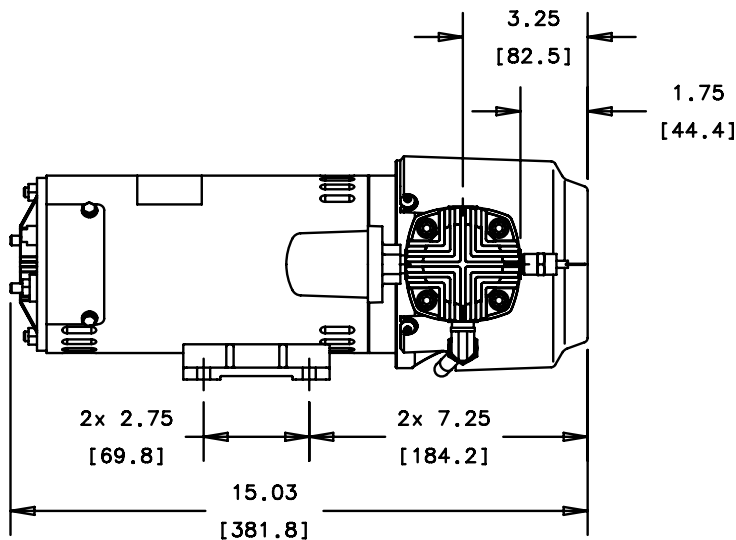

PRODUCT SPECIFICATION

GAST

A UNIT OF **DEX** CORPORATION
BENTON HARBOR, MI U.S.A.

					PART NUMBER RTD112	REV. J
1800	73 dB(A)	°C	20% - 80%	27.5 LBS. 12.5 kg.		
V	HP.	kW	Hz.	A	MODEL NUMBER 3HBB-19-M322	
12V DC	1/3	0.25				

NOTES:

1. ALL DIMENSIONS ARE FOR REF. USE ONLY.
2. PRODUCT DIMENSIONS: U.S. IMPERIAL (inches), METRIC (mm).
3. TECHNICAL DATA SUBJECT TO CHANGE WITHOUT NOTICE.
4. ENVIRONMENT: CLEAN DUST FREE.
5. UNIT REQUIRES ADDITIONAL CAPACITANCE TO BE APPLIED TO THE ELECTRICAL INPUT IN ORDER TO COMPLY WITH THE EU EMC DIRECTIVE.

4x .34 [8.6] W x .54 [13.7] LG. SLOT