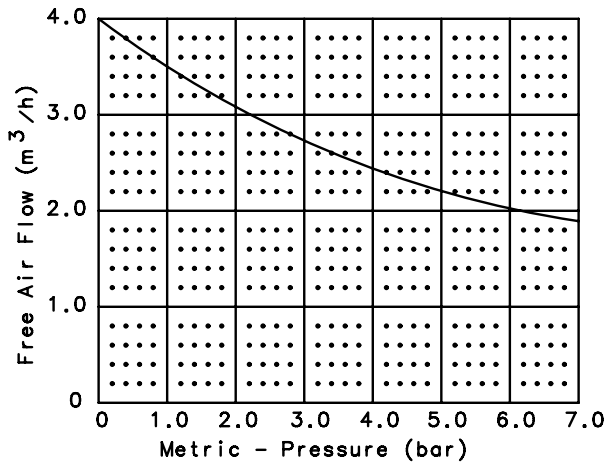

PRODUCT SPECIFICATION

GAST

A UNIT OF **DEX** CORPORATION
BENTON HARBOR, MI U.S.A.

					PART NUMBER RTD112	REV. J
1800	73 dB(A)	°C	20% - 80%	27.5 LBS. 12.5 kg.		
V	HP.	kW	Hz.	A	MODEL NUMBER 3HBB-19-M322	
12V DC	1/3	0.25				

NOTES:

1. ALL DIMENSIONS ARE FOR REF. USE ONLY.
2. PRODUCT DIMENSIONS: U.S. IMPERIAL (inches), METRIC (mm).
3. TECHNICAL DATA SUBJECT TO CHANGE WITHOUT NOTICE.
4. ENVIRONMENT: CLEAN DUST FREE.
5. UNIT REQUIRES ADDITIONAL CAPACITANCE TO BE APPLIED TO THE ELECTRICAL INPUT IN ORDER TO COMPLY WITH THE EU EMC DIRECTIVE.

4x .34 [8.6] W x .54 [13.7] LG. SLOT